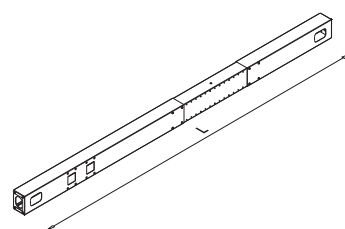

✕ OTHER COLOURS
made to order

LENGTH OF DESKBAR = LENGTH OF TABLE PLATE - 600 mm

SYSTEM DESK BAR ✕

8-9

✕ SYSTEM DESK BAR

DESK BAR BASIC

DESK BAR 800
L=703 mm

✕ ART. 30014
RAL 9006G

DESK BAR 1000
L=903 mm

✕ ART. 30015
RAL 9006G

DESK BAR 1200
L=1103 mm

✕ ART. 30017
RAL 9006G

DESK BAR 1400
L=1303 mm

✕ ART. 30019
RAL 9006G

DESK BAR 1600
L=1503 mm

✕ ART. 30021
RAL 9006G

DESK BAR 1800
L=1703 mm

✕ ART. 30022
RAL 9006G

DESK BAR 2000
L=1903 mm

✕ ART. 30023
RAL 9006G

DESK BAR TELESCOPIC 1000 - 1600

DESK BAR TELESKOPIC 1000 - 1600
L=903 - 1503 mm

✕ ART. 31141
RAL 9006G

DESK BAR TELESCOPIC 1400 - 2000

DESK BAR TELESKOPIC 1400 - 2000
L=1303 - 1903 mm

✕ ART. 31140
RAL 9006G

SYSTEM DESK BAR ✕

10-11

PLATE HOLDING 90°

✕ ART. 30879
RAL 9006G

LEG HOLDER

✕ ART. 30076
RAL 9006G