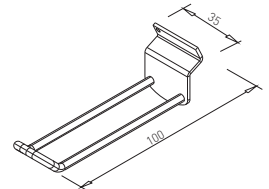

SUPPORTER DOUBLE 100

✕ ART. 31129
ZINK

✕ OTHER COLOURS
made to order