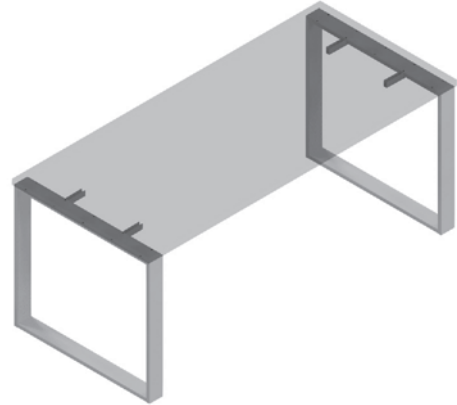

INDEPENDENT LEGS ✕

O-LEG

✕ ART. 30656
RAL 9006G

✕ OTHER COLOURS
made to order

MINIMUM TABLE PLATE THICKNESS = 25mm

NEW

36-37

✕ INDEPENDENT TABLE BASES