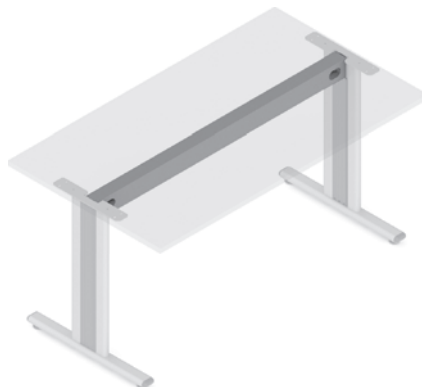

✕ OTHER COLOURS
made to order

LENGTH OF DESKBAR = LENGTH OF TABLE PLATE - 600 mm

SYSTEM DESK BAR ✕

8-9

✕ SYSTEM DESK BAR

DESK BAR BASIC

DESK BAR 800
L=703 mm

✕ ART. 30014
RAL 9006G

DESK BAR 1000
L=903 mm

✕ ART. 30015
RAL 9006G

DESK BAR 1200
L=1103 mm

✕ ART. 30017
RAL 9006G

DESK BAR 1400
L=1303 mm

✕ ART. 30019
RAL 9006G

DESK BAR 1600
L=1503 mm

✕ ART. 30021
RAL 9006G

DESK BAR 1800
L=1703 mm

✕ ART. 30022
RAL 9006G

DESK BAR 2000
L=1903 mm

✕ ART. 30023
RAL 9006G

DESK BAR TELESCOPIC 1000 - 1600

DESK BAR TELESKOPIC 1000 - 1600
L=903 - 1503 mm

✕ ART. 31141
RAL 9006G

DESK BAR TELESCOPIC 1400 - 2000