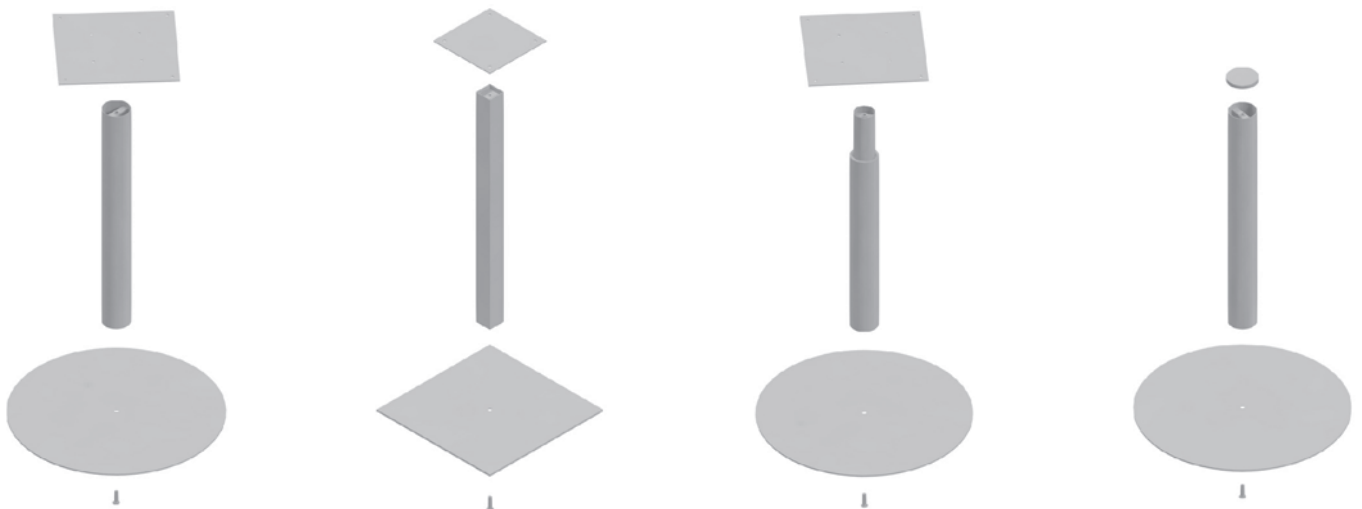

COLUMN TERRA $\varnothing 80$ BAR

✕ ART. 30841
RAL 9006G

✕ OTHER COLOURS
made to order

PLATE TERRA $\varnothing 400$

✕ ART. 30117
RAL 9006G

✕ OTHER COLOURS
made to order

INDEPENDENT TABLE BASES ✕

TERRA for table tops up to $\varnothing 800$ mm and up to 700 x 700 mm