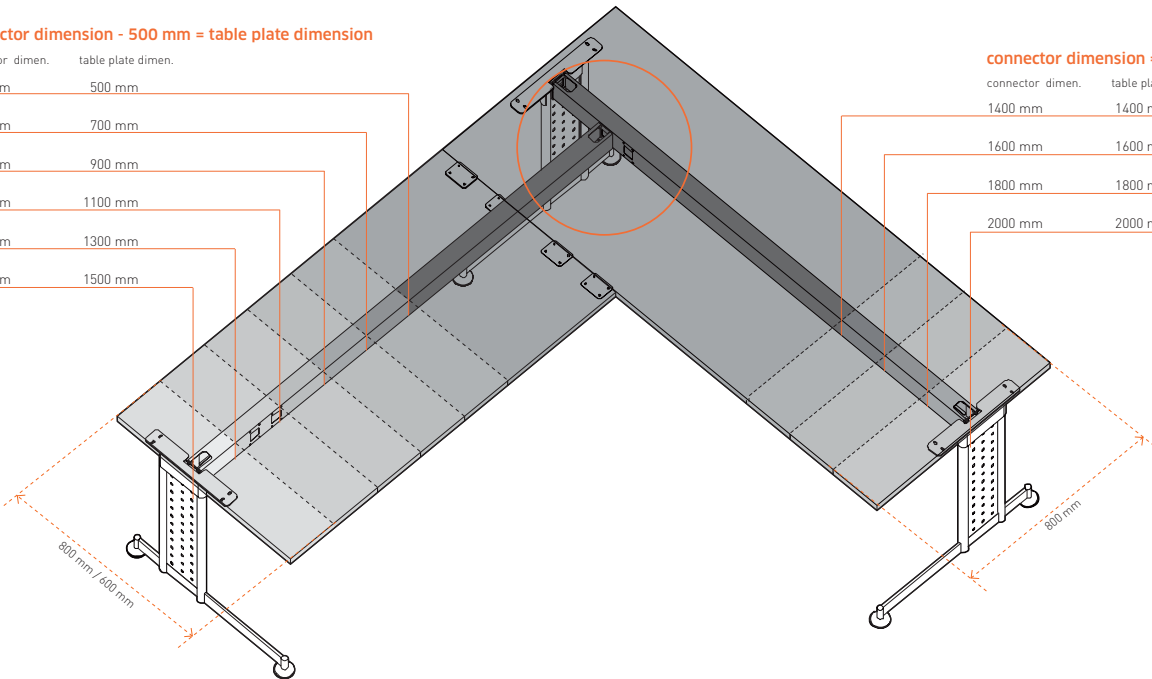

connector dimension + 400 mm = table plate dimension

connector dimen. table plate dimen.

800 mm	1200 mm
1000 mm	1400 mm
1200 mm	1600 mm

Angular solution for C legs 90° for legs COMO, MARK

connector dimension - 500 mm = table plate dimension

connector dimen. table plate dimen.

800 mm 500 mm

1000 mm 700 mm

1400 mm 900 mm

1600 mm 1100 mm

1800 mm 1300 mm

2000 mm 1500 mm

connector dimension = table plate dimension

connector dimen. table plate dimen.

1400 mm 1400 mm

1600 mm 1600 mm

1800 mm 1800 mm

2000 mm 2000 mm

Angular solution for C legs 90° for legs COMO, MARK

connector dimension - 400 mm = table plate dimension

connector dimen. table plate dimen.

800 mm 400 mm

1000 mm 600 mm

1200 mm 800 mm

1400 mm 1000 mm

1600 mm 1200 mm

1800 mm 1400 mm

2000 mm 1600 mm

connector dimension + 400 = table plate dimension