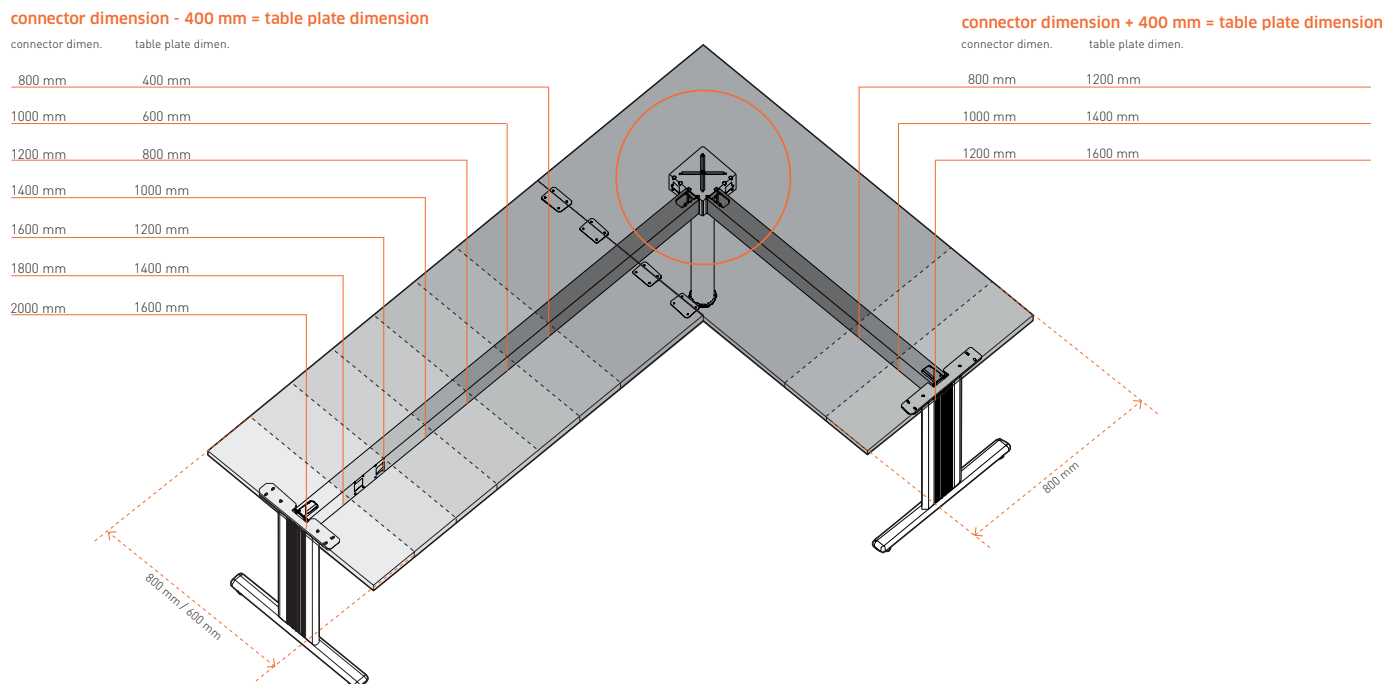

COMPUTER SHELF

✕ ART. 30056
RAL 9006G

✕ SYSTEM DESK BAR

Angular solution for T legs 90° for legs TEMPO, TEND, WORK, TILL

connector dimension - 400 mm = table plate dimension

connector dimen. table plate dimen.

800 mm	400 mm
1000 mm	600 mm
1200 mm	800 mm
1400 mm	1000 mm
1600 mm	1200 mm
1800 mm	1400 mm
2000 mm	1600 mm

connector dimension = table plate dimension

connector dimen. table plate dimen.

1400 mm	1400 mm
1600 mm	1600 mm
1800 mm	1800 mm
2000 mm	2000 mm

Angular solution for T legs 90° for legs TEMPO, TEND, WORK, TILL

connector dimension - 400 mm = table plate dimension

connector dimen. table plate dimen.

800 mm	400 mm
1000 mm	600 mm
1200 mm	800 mm
1400 mm	1000 mm
1600 mm	1200 mm
1800 mm	1400 mm
2000 mm	1600 mm

connector dimension + 400 mm = table plate dimension

connector dimen. table plate dimen.

800 mm	1200 mm
1000 mm	1400 mm
1200 mm	1600 mm

Angular solution for C legs 90° for legs COMO, MARK

connector dimension - 500 mm = table plate dimension