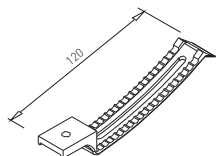

✕ ACCESSORIES FOR ALL SYSTEM

CABLE HOLDER

✕ ART. 20048
PLASTIC