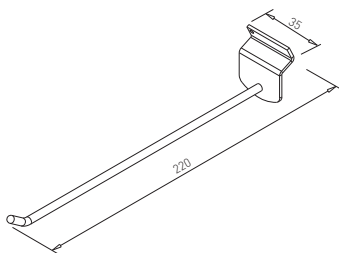

SUPPORTER SINGLE 220

✕ ART. 31124
ZINK

✕ OTHER COLOURS
made to order