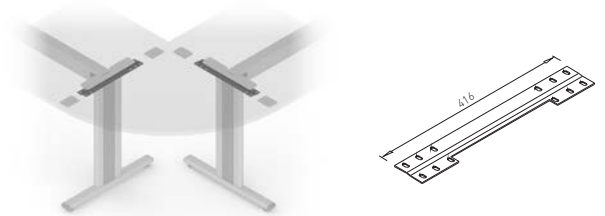

CONNECTING PLATE "Z"

✕ ART. 30024
RAL 9006G