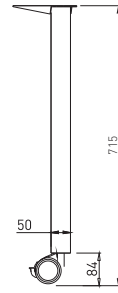

CUB - IN K

✕ ART. 30387
RAL 9006G

✕ OTHER COLOURS
made to order