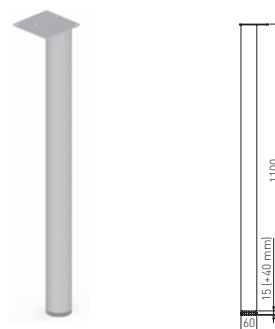

SIXTY BAR

✕ ART. 30132
RAL 9006G

✕ OTHER COLOURS
made to order