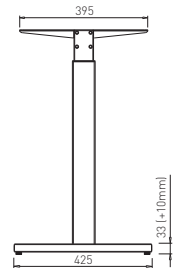

TILL T 400 HV

✕ ART. 31274
RAL 9006G

✕ OTHER COLOURS
made to order