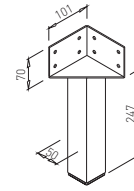

SILK 50 CUBO

✕ ART. 30644
RAL 9006G

✕ OTHER COLOURS
made to order