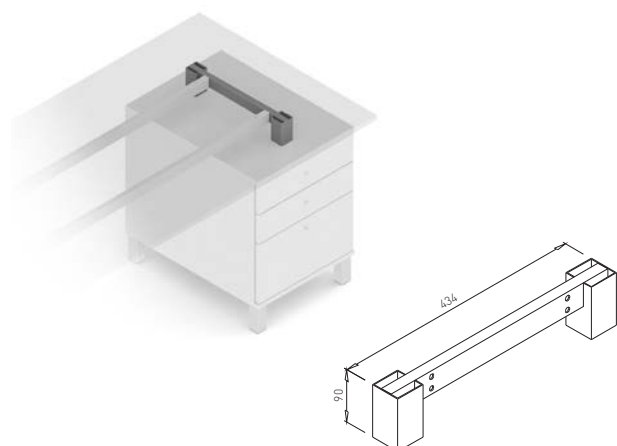

✕ ART. 30526
RAL 9006G

COMPUTER HOLDER

✕ ART. 30846
RAL 9006G

SUPPORTER CUBO

✕ ART. 30092
RAL 9006G

ANGULAR SOLUTION - for legs from system FRAME

Telescopic connectors 1500 - 2000 can be used with all other dimensions of table plates

connector dimension - 300 mm = table plate dimension

connector dimen.	table plate dimen.
800 mm	500 mm
1000 mm	700 mm
1200 mm	900 mm
1400 mm	1100 mm
1600 mm	1300 mm
1800 mm	1500 mm
2000 mm	1700 mm

connector dimension = table plate dimension