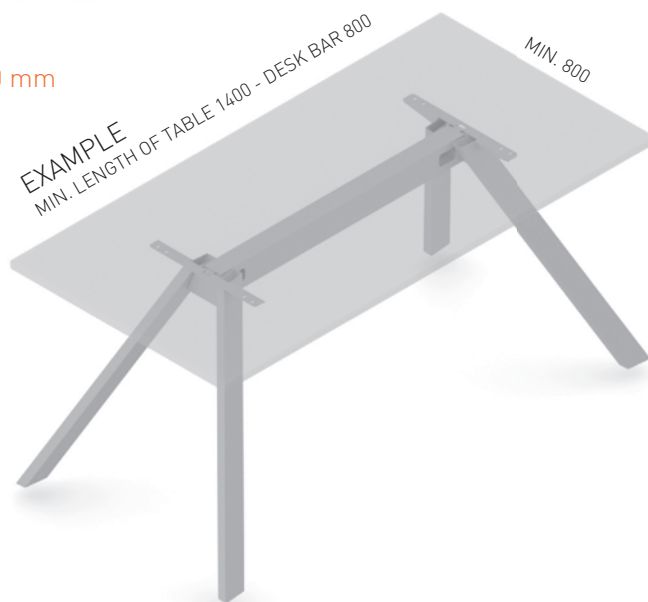

✕ OTHER COLOURS
made to order

LENGTH OF DESKBAR = LENGTH OF TABLE PLATE - 600 mm

SYSTEM DESK BAR ✕

8-9

✕ SYSTEM DESK BAR

DESK BAR BASIC

DESK BAR 800
L=703 mm

✕ ART. 30014
RAL 9006G

DESK BAR 1000
L=903 mm

✕ ART. 30015
RAL 9006G

DESK BAR 1200
L=1103 mm

✕ ART. 30017
RAL 9006G

DESK BAR 1400
L=1303 mm

✕ ART. 30019
RAL 9006G

DESK BAR 1600
L=1503 mm

✕ ART. 30021
RAL 9006G

DESK BAR 1800
L=1703 mm

✕ ART. 30022
RAL 9006G

DESK BAR 2000
L=1903 mm

✕ ART. 30023
RAL 9006G

DESK BAR TELESCOPIC 1000 - 1600

DESK BAR TELESKOPIC 1000 - 1600
L=903 - 1503 mm

✕ ART. 31141
RAL 9006G

DESK BAR TELESCOPIC 1400 - 2000