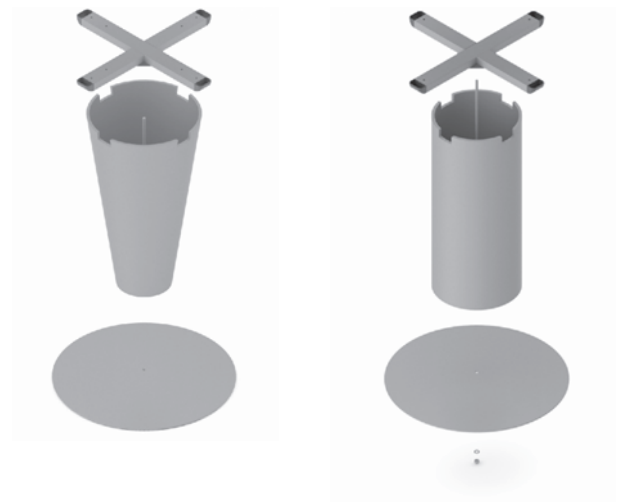

COLUMN BOMA IRON $\varnothing 305$ / $\varnothing 620$

✕ ART. 31203
RAL 9006G

✕ OTHER COLOURS
made to order