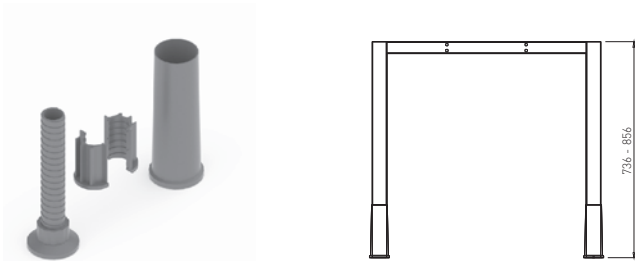

CUBO 50/600

✕ ART. 30229
RAL 9006G

✕ OTHER COLOURS
made to order

PLUG CUBO FOR HEIGHT - ADJUSTABLE LEGS

✕ ART. 30709
RAL 7015 plastic

✕ ART. 20709
RAL 9005 plastic

For one leg 2 set of taps are needed.
Using the taps the height of the table can be regulated from 736 - 856 mm.

PLUG OXO FOR HEIGHT - ADJUSTABLE LEGS

✕ ART. 30704
RAL 7015 plastic

✕ ART. 20704
RAL 9005 plastic

For one leg 2 sets of taps are needed.
Using the taps the height of the table can be regulated from 736 - 856 mm.