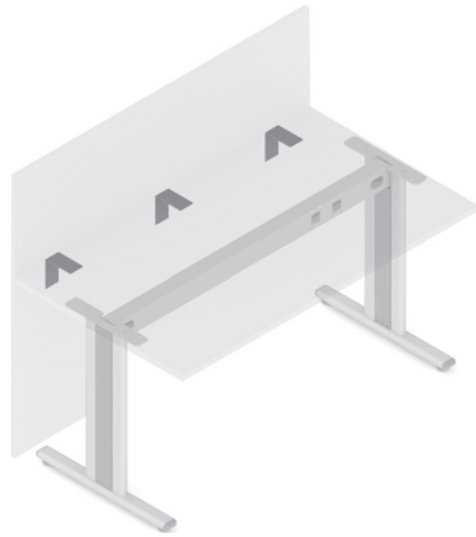

CABLE SHELF

✕ ART. 30525
RAL 9006G

✕ OTHER COLOURS
made to order

ACCESSORIES FOR ALL SYSTEM ✕

ANGULAR CONNECTING PLATE

✕ ART. 30705
RAL 9006G

✕ OTHER COLOURS
made to order

BLIND