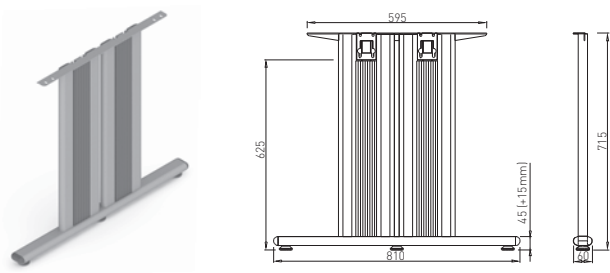

TEMPO T 800

✕ ART. 30006
RAL 9006G

✕ OTHER COLOURS
made to order