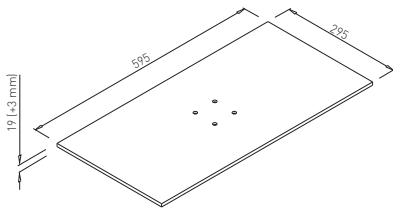

✕ OTHER COLOURS
made to order

COLUMN 80 x 80 GAST BAR

✕ ART. 31263
RAL 9006G

✕ OTHER COLOURS
made to order

PLATE GAST 600 x 300

✕ ART. 31262
RAL 9006G

✕ OTHER COLOURS
made to order

LENGTH OF CONNECTOR = LENGTH OF TABLE PLATE - 800 mm