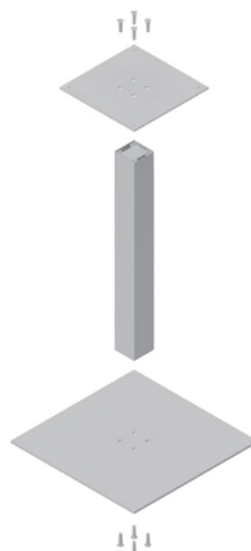

PLATE GAST 500 x 500

✕ ART. 31247
RAL 9006G

✕ OTHER COLOURS
made to order