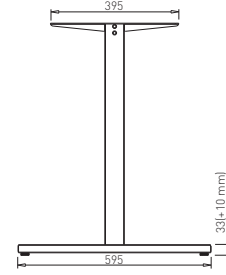

NEW

SYSTEM SOLO ✕

CONNECTORS SOLO

CONNECTOR SOLO	800	✕	ART. 30818
L=710 mm			RAL 9006G
CONNECTOR SOLO	1000	✕	ART. 30819
L=910 mm			RAL 9006G
CONNECTOR SOLO	1200	✕	ART. 30816
L=1110 mm			RAL 9006G
CONNECTOR SOLO	1400	✕	ART. 30814
L=1310 mm			RAL 9006G
CONNECTOR SOLO	1600	✕	ART. 30815
L=1510 mm			RAL 9006G
CONNECTOR SOLO	1800	✕	ART. 30974
L=1710 mm			RAL 9006G
CONNECTOR SOLO	2000	✕	ART. 30126
L=1910 mm			RAL 9006G