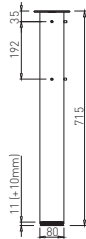

SYSTEM BACK ✕

CORNER LEG $\varnothing 80 / 90^\circ$

✕ ART. 30174
RAL 9006G

✕ OTHER COLOURS
made to order