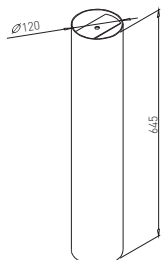

COLUMN BOMA $\varnothing 120$ / $\varnothing 550$

✕ ART. 30283
RAL 9006G

✕ OTHER COLOURS
made to order