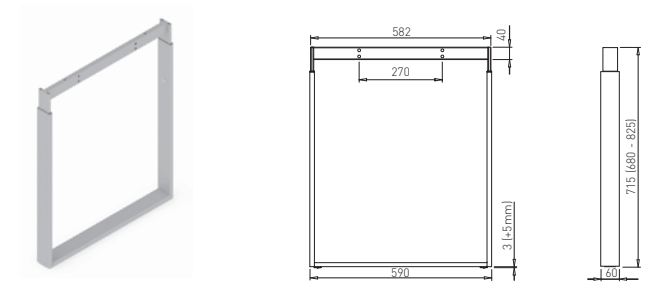

Q 600 HV

✕ ART. 30948
RAL 9006G

✕ OTHER COLOURS
made to order