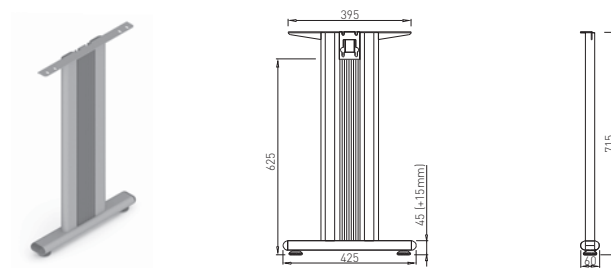

TEMPO T 400

✕ ART. 30002
RAL 9006G

✕ OTHER COLOURS
made to order