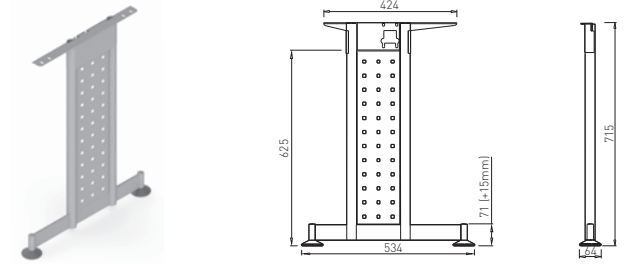

MARK C 500

✕ ART. 30184
RAL 9006G

✕ OTHER COLOURS
made to order