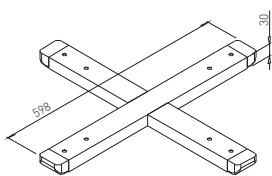

✕ INDEPENDENT TABLE BASES

BOMA for table tops up to $\varnothing 900$ mm and up to 800×800 mm

CROSS BOMA 600

✕ ART. 30279
RAL 9006G

✕ OTHER COLOURS
made to order