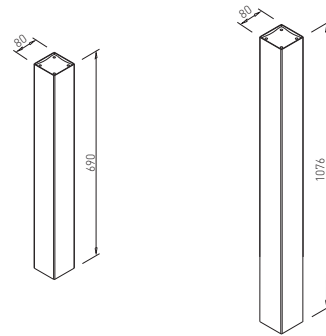

✕ OTHER COLOURS
made to order

COLUMN 80 x 80 GAST BAR

✕ ART. 31263
RAL 9006G

✕ OTHER COLOURS
made to order

PLATE GAST 600 x 300

✕ ART. 31262
RAL 9006G

✕ OTHER COLOURS
made to order

LENGTH OF CONNECTOR = LENGTH OF TABLE PLATE - 800 mm

EXAMPLE
MIN. LENGTH OF TABLE 1600 - CONNECTOR 800 (PAGE 19)

INDEPENDENT TABLE BASES ✕

54-55

✘ SYSTEM ELTIPLA

ELTIPLA 2 for table plates from 900 mm to 1800 mm

ELTIPLA 2

✘ ART. 30987
RAL 9006

✘ ART. 80987
RAL 9016