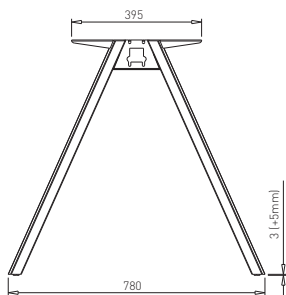

✕ OTHER COLOURS
made to order

LENGTH OF DESKBAR = LENGTH OF TABLE PLATE - 600 mm

SYSTEM DESK BAR ✕

8-9

✕ SYSTEM DESK BAR

DESK BAR BASIC

DESK BAR 800
L=703 mm

✕ ART. 30014
RAL 9006G

DESK BAR 1000
L=903 mm

✕ ART. 30015
RAL 9006G

DESK BAR 1200
L=1103 mm

✕ ART. 30017
RAL 9006G

DESK BAR 1400
L=1303 mm

✕ ART. 30019
RAL 9006G

DESK BAR 1600
L=1503 mm

✕ ART. 30021
RAL 9006G

DESK BAR 1800
L=1703 mm

✕ ART. 30022
RAL 9006G

DESK BAR 2000
L=1903 mm

✕ ART. 30023
RAL 9006G

DESK BAR TELESCOPIC 1000 - 1600

DESK BAR TELESKOPIC 1000 - 1600
L=903 - 1503 mm

✕ ART. 31141
RAL 9006G

DESK BAR TELESCOPIC 1400 - 2000

connector dimension + 400 mm = table plate dimension

connector dimen. table plate dimen.

800 mm	1200 mm
1000 mm	1400 mm
1200 mm	1600 mm

Angular solution for C legs 90° for legs COMO, MARK

connector dimension - 500 mm = table plate dimension