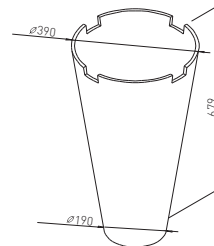

COLUMN BOMA WOOD CONE $\varnothing 720$

✕ ART. 20635
BEECH WOOD