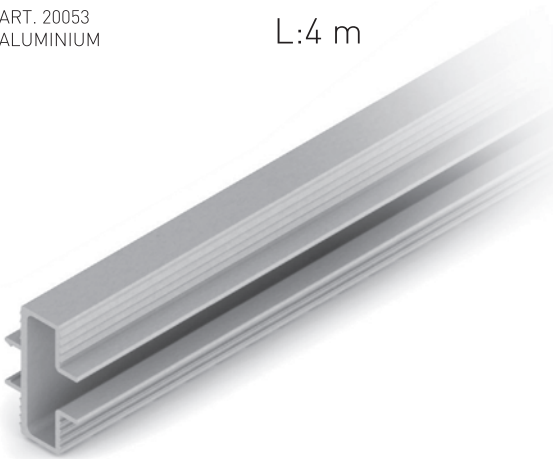

✕ SYSTEM WALL

WALL PROFILE AL

✕ ART. 20678
ALUMINIUM

L:4 m

WALL PROFILE AL DOUBLE

✕ ART. 20053
ALUMINIUM

L:4 m

SUPPORTER SHELF