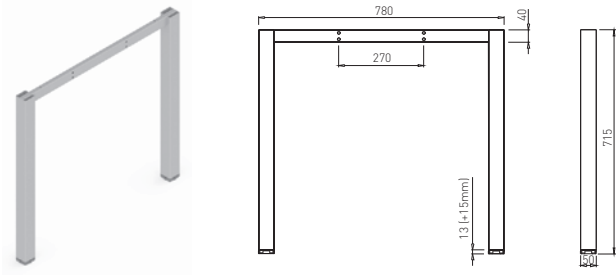

connector dimen. table plate dimen.

1400 mm 1400 mm

1600 mm 1600 mm

1800 mm 1800 mm

2000 mm 2000 mm

Angular solution for C legs 90° for legs COMO, MARK

connector dimension - 400 mm = table plate dimension

connector dimen. table plate dimen.

800 mm 400 mm

1000 mm 600 mm

1200 mm 800 mm

1400 mm 1000 mm

1600 mm 1200 mm

1800 mm 1400 mm

2000 mm 1600 mm

connector dimension + 400 = table plate dimension

connector dimen. table plate dimen.

800 mm 1200 mm

1000 mm 1400 mm

1200 mm 1600 mm

✕ SYSTEM FRAME

CUBO 50/800

✕ ART. 30228
RAL 9006G

✕ OTHER COLOURS
made to order

CUBO 50/600

✕ ART. 30229
RAL 9006G

✕ OTHER COLOURS
made to order

PLUG CUBO FOR HEIGHT - ADJUSTABLE LEGS

✕ ART. 30709
RAL 7015 plastic

✕ ART. 20709
RAL 9005 plastic

For one leg 2 set of taps are needed.
Using the taps the height of the table can be regulated from 736 - 856 mm.