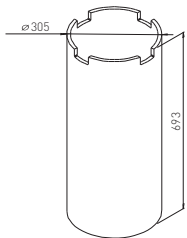

PLATE BOMA $\varnothing 620$ B

✕ ART. 30163
RAL 9006G

✕ OTHER COLOURS
made to order

COLUMN BOMA WOOD $\varnothing 305$ / $\varnothing 620$

✕ ART. 20280
BEECH WOOD

COLUMN BOMA WOOD CONE $\varnothing 620$

✕ ART. 20634
BEECH WOOD