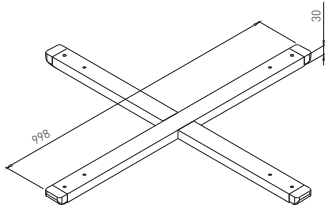

✕ INDEPENDENT TABLE BASES

BOMA for table tops up to $\varnothing 1600$ mm and up to 1200×1200 mm

CROSS BOMA 1000

✕ ART. 30278
RAL 9006G

✕ OTHER COLOURS
made to order