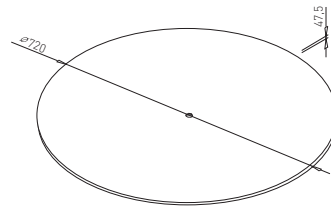

CROSS BOMA 800

✕ ART. 30013
RAL 9006G

✕ OTHER COLOURS
made to order

PLATE BOMA $\varnothing 720$ B

✕ ART. 30064
RAL 9006G

✕ OTHER COLOURS
made to order

48-49

COLUMN BOMA WOOD $\varnothing 335$ / $\varnothing 720$