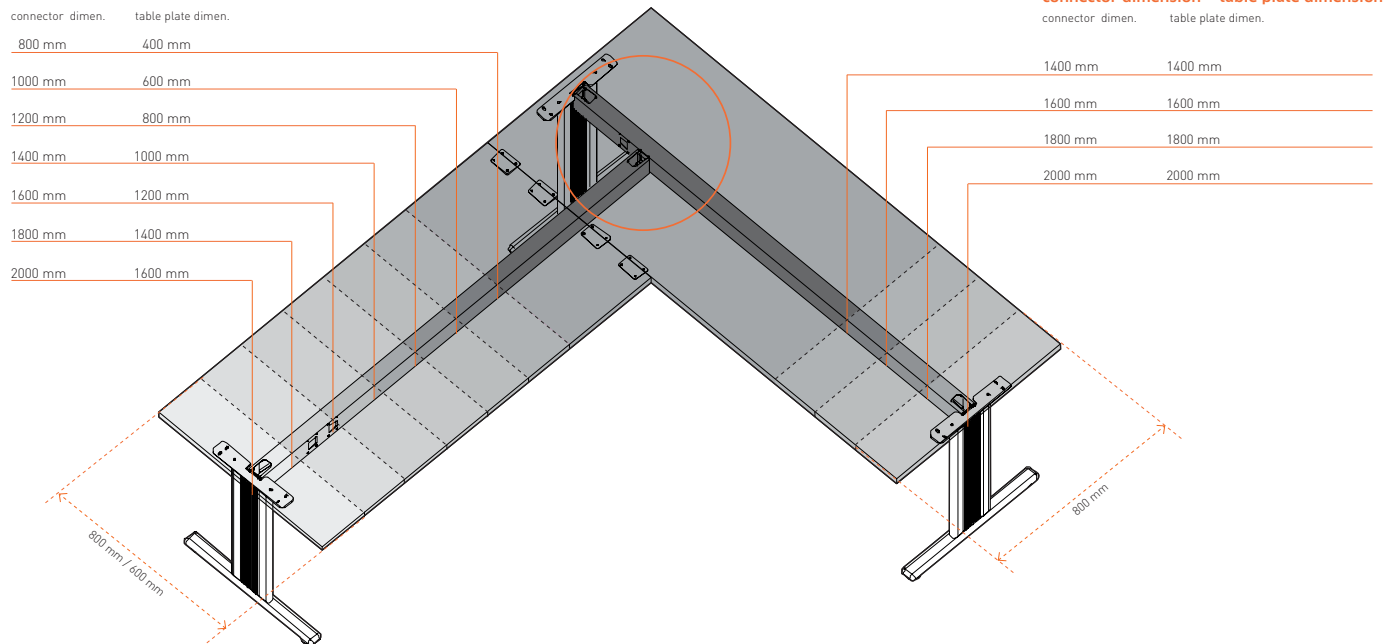

COMPUTER SHELF

✕ ART. 30056
RAL 9006G

✕ SYSTEM DESK BAR

Angular solution for T legs 90° for legs TEMPO, TEND, WORK, TILL

connector dimension - 400 mm = table plate dimension

connector dimen. table plate dimen.

800 mm	400 mm
1000 mm	600 mm
1200 mm	800 mm
1400 mm	1000 mm
1600 mm	1200 mm
1800 mm	1400 mm
2000 mm	1600 mm

connector dimension = table plate dimension

connector dimen. table plate dimen.

1400 mm	1400 mm
1600 mm	1600 mm
1800 mm	1800 mm
2000 mm	2000 mm

Angular solution for T legs 90° for legs TEMPO, TEND, WORK, TILL

connector dimension - 400 mm = table plate dimension

connector dimen. table plate dimen.

800 mm	400 mm
1000 mm	600 mm
1200 mm	800 mm
1400 mm	1000 mm
1600 mm	1200 mm
1800 mm	1400 mm
2000 mm	1600 mm