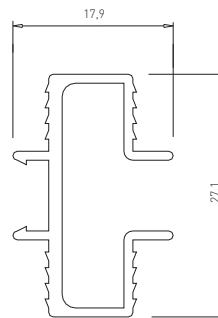

✕ SYSTEM WALL

WALL PROFILE AL

✕ ART. 20678
ALUMINIUM

L:4 m

WALL PROFILE AL DOUBLE

✕ ART. 20053
ALUMINIUM

L:4 m

SUPPORTER SHELF