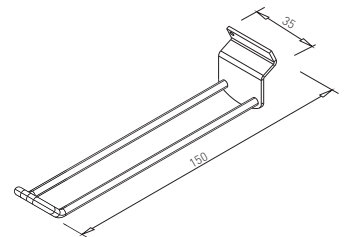

SUPPORTER DOUBLE 150

✕ ART. 31128
ZINK

✕ OTHER COLOURS
made to order