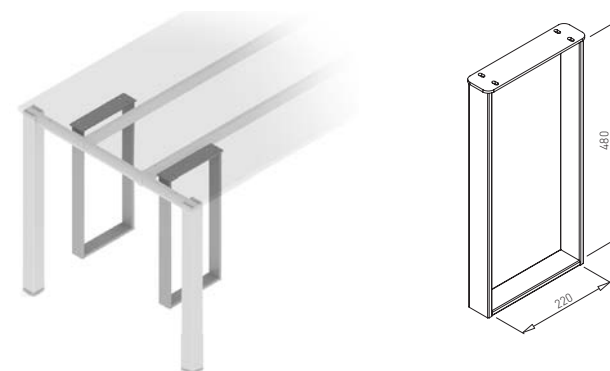

✕ ART. 30526
RAL 9006G

COMPUTER HOLDER

✕ ART. 30846
RAL 9006G

SUPPORTER CUBO

✕ ART. 30092
RAL 9006G

ANGULAR SOLUTION - for legs from system FRAME

Telescopic connectors 1500 - 2000 can be used with all other dimensions of table plates