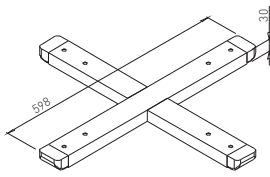

✕ OTHER COLOURS
made to order

INDEPENDENT TABLE BASES ✕

BOMA for table tops up to $\varnothing 1100$ mm and up to 900 x 900 mm

CROSS BOMA 600

✕ ART. 30279
RAL 9006G

✕ OTHER COLOURS
made to order

PLATE BOMA $\varnothing 620$ B