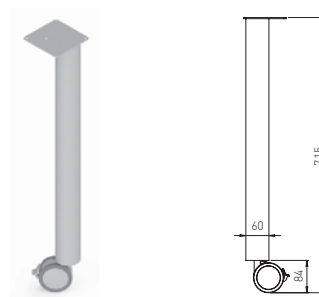

SIXTY K

✕ ART. 30018
RAL 9006G

✕ OTHER COLOURS
made to order