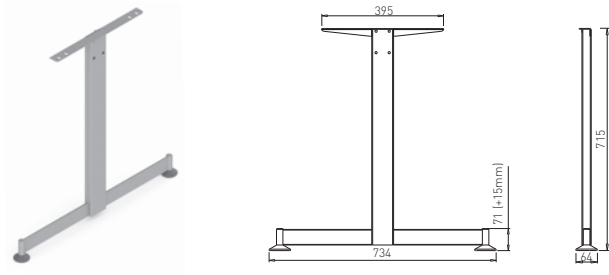

SYSTEM DESK BAR ✕

4-5

TEND T 600

✕ ART. 30744
RAL 9006G

✕ OTHER COLOURS
made to order