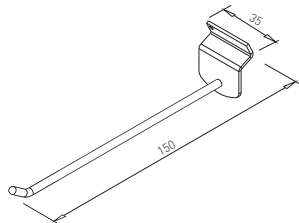

SUPPORTER SINGLE 150

✕ ART. 31125
ZINK

✕ OTHER COLOURS
made to order