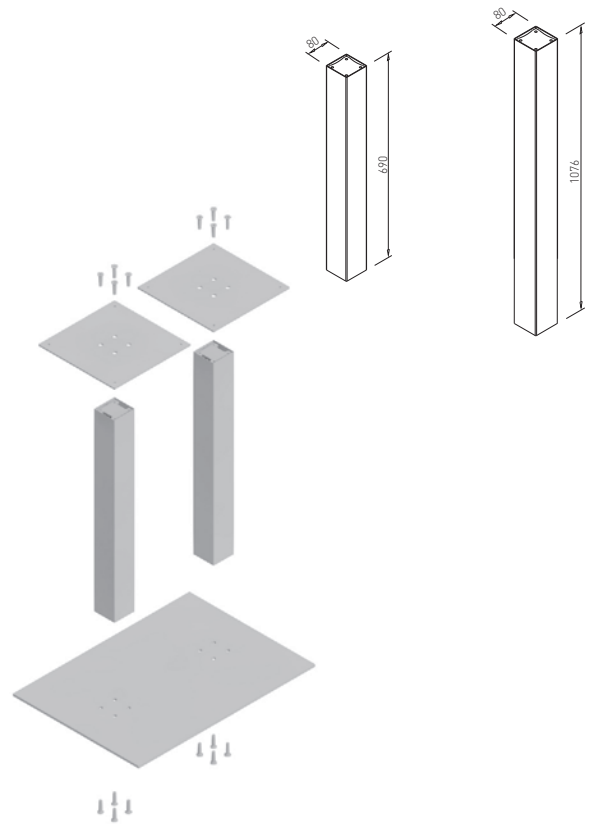

INDEPENDENT TABLE BASES ✕

GAST for table tops up to 900 x 1400 mm (H=715) for 800 x 1200 mm (H=1100)

UP PLATE GAST 300 x 300

✕ ART. 31248
RAL 9006G

✕ OTHER COLOURS
made to order

COLUMN 80 x 80 GAST

✕ ART. 31249
RAL 9006G

✕ OTHER COLOURS
made to order

COLUMN 80 x 80 GAST BAR

✕ ART. 31263
RAL 9006G

✕ OTHER COLOURS
made to order

52-53

PLATE GAST 700 x 500

✕ ART. 31261
RAL 9006G

✕ OTHER COLOURS
made to order