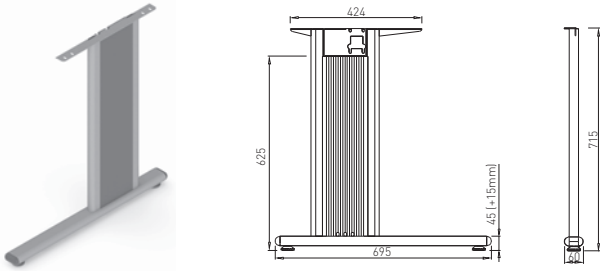

SYSTEM DESK BAR ✕

COMO C 700

✕ ART. 30145
RAL 9006G

✕ OTHER COLOURS
made to order