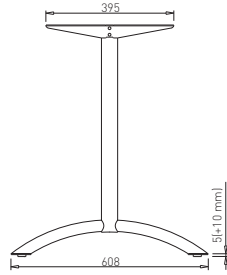

✕ SYSTEM SOLO

SOLO ARCH

✕ ART. 30793
RAL 9006G

✕ OTHER COLOURS
made to order

NEW