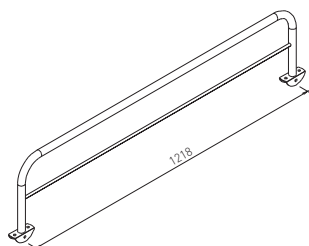

BUNK-BED FENCE V

✕ ART. 30693
RAL 9006G

✕ OTHER COLOURS
made to order