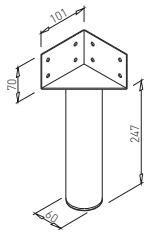

SILK ø60

✕ ART. 30183
RAL 9006G

✕ OTHER COLOURS
made to order