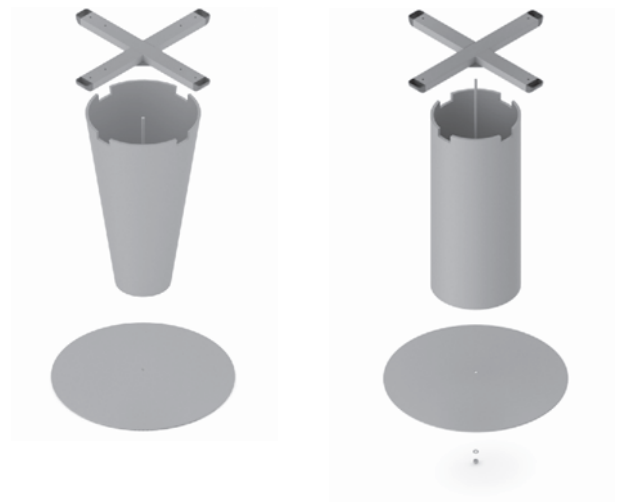

✕ ART. 20281
BEECH WOOD

COLUMN BOMA WOOD CONE $\varnothing 720$

✕ ART. 20635
BEECH WOOD

COLUMN BOMA IRON $\varnothing 335$ / $\varnothing 720$

✕ ART. 31204
RAL 9006G

✕ OTHER COLOURS
made to order

✕ INDEPENDENT TABLE BASES