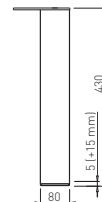

ROMB 80 CLUB

✕ ART. 31266
ALUMINIUM

✕ OTHER COLOURS
made to order