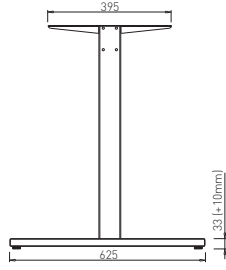

SYSTEM DESK BAR ✕

6-7

TILL T 600

✕ ART. 31271
RAL 9006G

✕ OTHER COLOURS
made to order