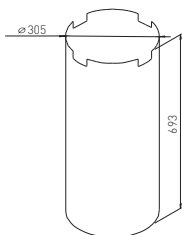

COLUMN BOMA IRON $\varnothing 305$ / $\varnothing 620$

✕ ART. 31203
RAL 9006G

✕ OTHER COLOURS
made to order