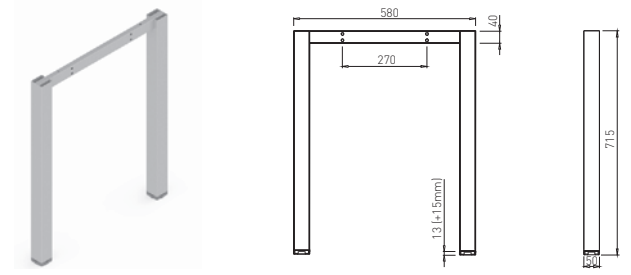

connector dimen. table plate dimen.

1400 mm 1400 mm

1600 mm 1600 mm

1800 mm 1800 mm

2000 mm 2000 mm

Angular solution for C legs 90° for legs COMO, MARK

connector dimension - 400 mm = table plate dimension

connector dimen. table plate dimen.

800 mm 400 mm

1000 mm 600 mm

1200 mm 800 mm

1400 mm 1000 mm

1600 mm 1200 mm

1800 mm 1400 mm

2000 mm 1600 mm

connector dimension + 400 = table plate dimension

connector dimen. table plate dimen.

800 mm 1200 mm

1000 mm 1400 mm

1200 mm 1600 mm

✕ SYSTEM FRAME

CUBO 50/800

✕ ART. 30228
RAL 9006G

✕ OTHER COLOURS
made to order

CUBO 50/600

✕ ART. 30229
RAL 9006G

✕ OTHER COLOURS
made to order

PLUG CUBO FOR HEIGHT - ADJUSTABLE LEGS

✕ ART. 30709
RAL 7015 plastic

✕ ART. 20709
RAL 9005 plastic

For one leg 2 set of taps are needed.
Using the taps the height of the table can be regulated from 736 - 856 mm.