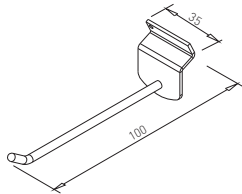

✕ SYSTEM WALL

SUPPORTER SINGLE 100

✕ ART. 31126
ZINK

✕ OTHER COLOURS
made to order