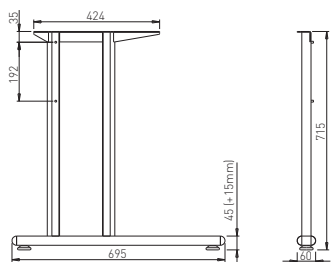

connector dimension - 300 mm = table plate dimension

connector dimen.	table plate dimen.
800 mm	500 mm
1000 mm	700 mm
1200 mm	900 mm
1400 mm	1100 mm
1600 mm	1300 mm
1800 mm	1500 mm
2000 mm	1700 mm

connector dimension = table plate dimension

connector dimen.	table plate dimen.
1400 mm	1400 mm
1600 mm	1600 mm
1800 mm	1800 mm
2000 mm	2000 mm

✘ SYSTEM BACK

AVA C 700

✘ ART. 30172
RAL 9006G

✘ OTHER COLOURS
made to order

AVA C 500

✘ ART. 30173
RAL 9006G