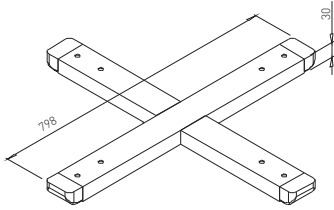

INDEPENDENT TABLE BASES ✕

BOMA for table tops up to $\varnothing 1300$ mm and up to 1050×1050 mm

CROSS BOMA 800

✕ ART. 30013
RAL 9006G

✕ OTHER COLOURS
made to order