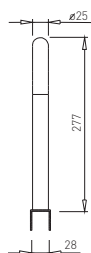

BUNK-BED FENCE V

✕ ART. 30693
RAL 9006G

✕ OTHER COLOURS
made to order