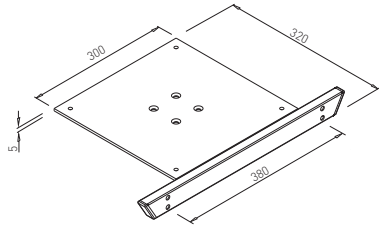

✕ INDEPENDENT TABLE BASES

UP PLATE GAST 300 x 300 WITH HOLDER

✕ ART. 31264
RAL 9006G

✕ OTHER COLOURS
made to order