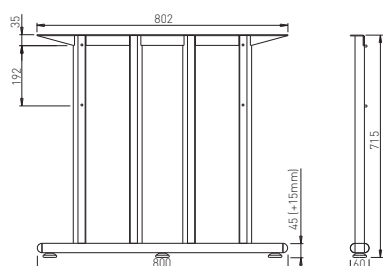

AVA CC 800

✘ ART. 30251
RAL 9006G

✘ OTHER COLOURS
made to order