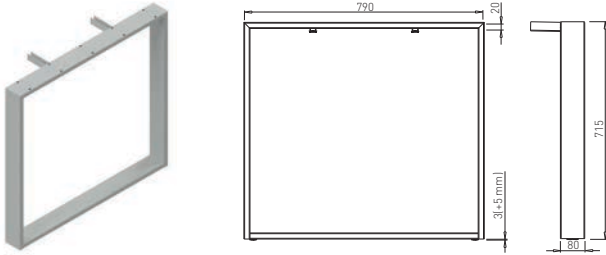

INDEPENDENT LEGS ✕

O-LEG

✕ ART. 30656
RAL 9006G

✕ OTHER COLOURS
made to order

MINIMUM TABLE PLATE THICKNESS = 25mm

NEW

36-37

✕ INDEPENDENT TABLE BASES