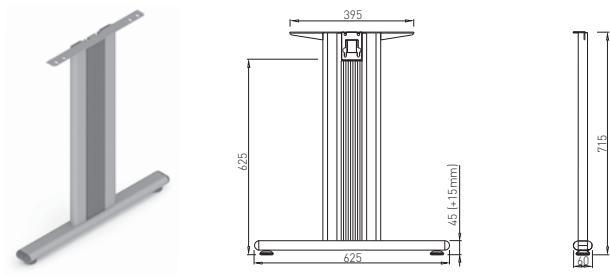

✕ SYSTEM DESK BAR

TEMPO T 600

✕ ART. 30000
RAL 9006G

✕ OTHER COLOURS
made to order