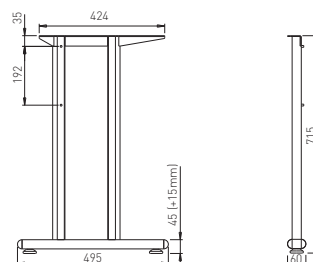

AVA C 500

✘ ART. 30173
RAL 9006G

✘ OTHER COLOURS
made to order