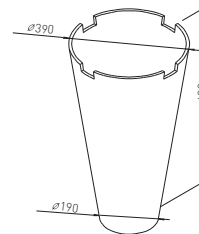

PLATE BOMA $\varnothing 620$ B

✕ ART. 30163
RAL 9006G

✕ OTHER COLOURS
made to order

COLUMN BOMA WOOD $\varnothing 305$ / $\varnothing 620$

✕ ART. 20280
BEECH WOOD

COLUMN BOMA WOOD CONE $\varnothing 620$

✕ ART. 20634
BEECH WOOD