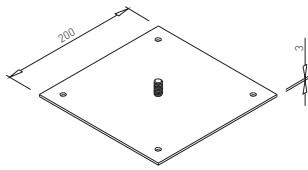

✕ INDEPENDENT TABLE BASES

TERRA for table tops up to $\varnothing 600$ mm and up to 500 x 500 mm

UP PLATE TERRA 200 x 200

✕ ART. 30120
RAL 9006G

✕ OTHER COLOURS
made to order