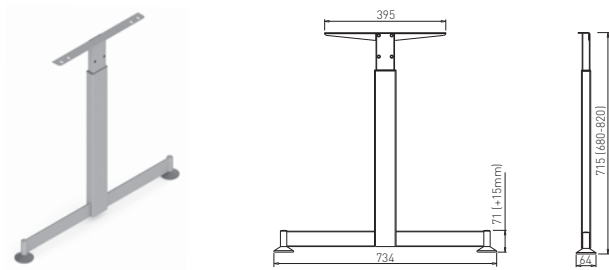

TEND T 600 HV

✕ ART. 30985
RAL 9006G

✕ OTHER COLOURS
made to order