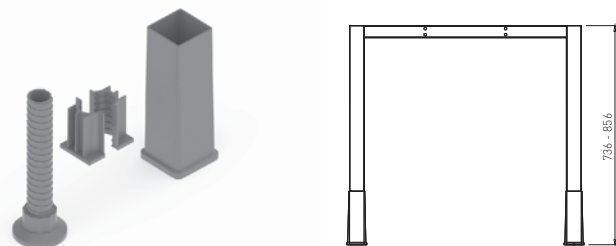

connector dimen. table plate dimen.

800 mm 1200 mm

1000 mm 1400 mm

1200 mm 1600 mm

✕ SYSTEM FRAME

CUBO 50/800

✕ ART. 30228
RAL 9006G

✕ OTHER COLOURS
made to order

CUBO 50/600

✕ ART. 30229
RAL 9006G

✕ OTHER COLOURS
made to order

PLUG CUBO FOR HEIGHT - ADJUSTABLE LEGS

✕ ART. 30709
RAL 7015 plastic

✕ ART. 20709
RAL 9005 plastic

For one leg 2 set of taps are needed.
Using the taps the height of the table can be regulated from 736 - 856 mm.