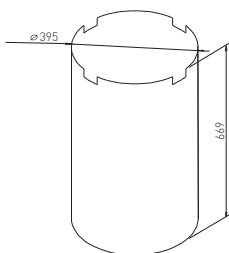

✕ OTHER COLOURS
made to order

INDEPENDENT TABLE BASES ✕

✕ INDEPENDENT TABLE BASES

GAST for table tops up to 900 x 900 mm (H=715) for 800 x 800 mm (H=1100)

UP PLATE GAST 300 x 300

✕ ART. 31248
RAL 9006G

✕ OTHER COLOURS
made to order