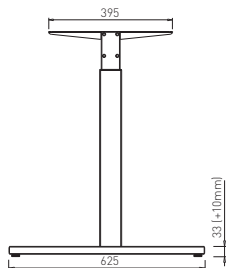

TILL T 600 HV

✕ ART. 31273
RAL 9006G

✕ OTHER COLOURS
made to order