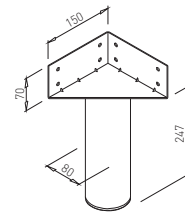

SILK ø80

✕ ART. 30121
RAL 9006G

✕ OTHER COLOURS
made to order