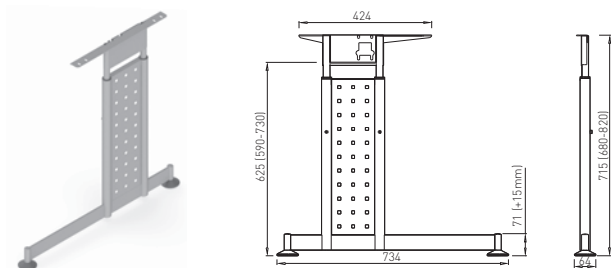

MARK C 700 HV

✕ ART. 30185
RAL 9006G

✕ OTHER COLOURS
made to order