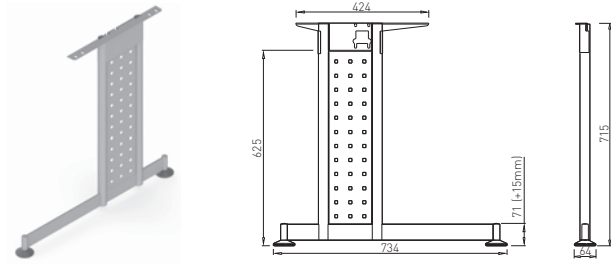

✕ SYSTEM DESK BAR

MARK C 700

✕ ART. 30210
RAL 9006G

✕ OTHER COLOURS
made to order