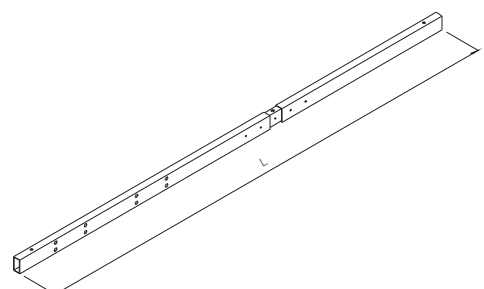

CONNECTORS TELESCOPIC 1500 - 2000

CONNECTOR 1500 - 2000 ✕ ART. 30377
L=1410 - 1910 mm RAL 9006G