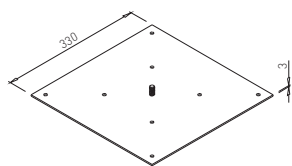

✘ INDEPENDENT TABLE BASES

TERRA for table tops up to $\varnothing 850$ mm and up to 750 x 750 mm

UP PLATE TERRA 330 x 330

✘ ART. 30162
RAL 9006G

✘ OTHER COLOURS
made to order

COLUMN TERRA $\varnothing 80$

✘ ART. 30115
RAL 9006G