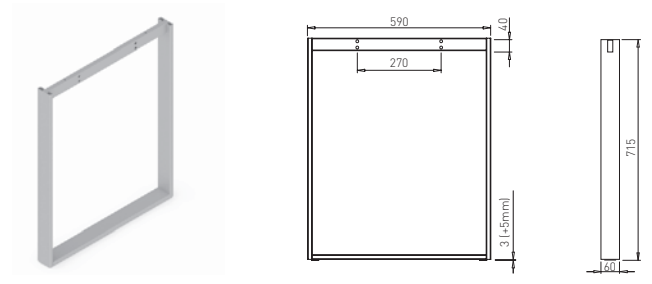

Q 600

✕ ART. 30859
RAL 9006G

✕ OTHER COLOURS
made to order