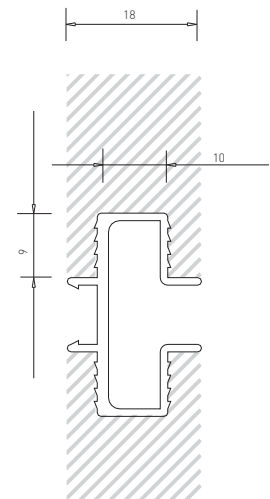

✕ SYSTEM WALL

WALL PROFILE AL

✕ ART. 20678
ALUMINIUM

L:4 m

WALL PROFILE AL DOUBLE

✕ ART. 20053
ALUMINIUM

L:4 m

SUPPORTER SHELF