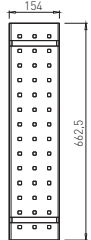

METAL INSET

✕ ART. 30220
RAL 9006G

✕ OTHER COLOURS
made to order

22-23