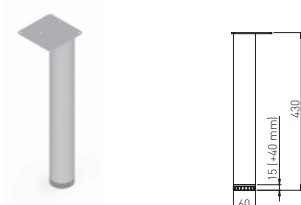

SIXTY CLUB

✕ ART. 30398
RAL 9006G

✕ OTHER COLOURS
made to order