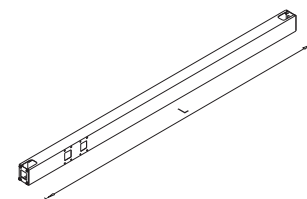

✕ OTHER COLOURS
made to order

LENGTH OF DESKBAR = LENGTH OF TABLE PLATE - 600 mm

SYSTEM DESK BAR ✕

8-9

✕ SYSTEM DESK BAR

DESK BAR BASIC

DESK BAR 800
L=703 mm

✕ ART. 30014
RAL 9006G

DESK BAR 1000
L=903 mm

✕ ART. 30015
RAL 9006G

DESK BAR 1200
L=1103 mm

✕ ART. 30017
RAL 9006G

DESK BAR 1400
L=1303 mm

✕ ART. 30019
RAL 9006G

DESK BAR 1600
L=1503 mm

✕ ART. 30021
RAL 9006G

DESK BAR 1800
L=1703 mm

✕ ART. 30022
RAL 9006G

DESK BAR 2000
L=1903 mm

✕ ART. 30023
RAL 9006G

DESK BAR TELESCOPIC 1000 - 1600

DESK BAR TELESKOPIC 1000 - 1600
L=903 - 1503 mm

✕ ART. 31141
RAL 9006G

DESK BAR TELESCOPIC 1400 - 2000