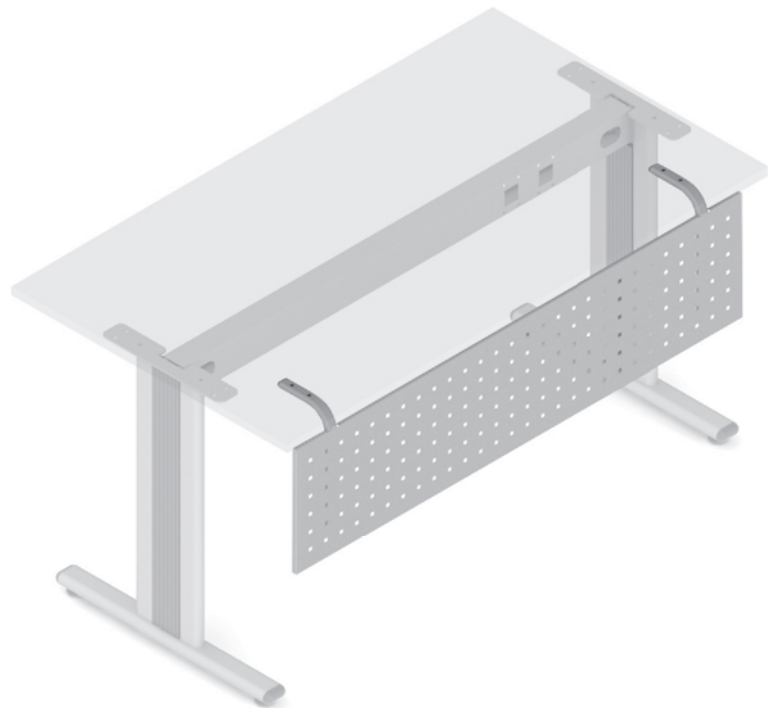

ACCESSORIES FOR ALL SYSTEM ✕

BACK (PERFORATED)

BACK 800	L=700 mm	✕ ART. 30165 RAL 9006G	✕ OTHER COLOURS made to order
BACK 1000	L=900 mm	✕ ART. 30166 RAL 9006G	✕ OTHER COLOURS made to order
BACK 1200	L=1100 mm	✕ ART. 30167 RAL 9006G	✕ OTHER COLOURS made to order
BACK 1400	L=1300 mm	✕ ART. 30168 RAL 9006G	✕ OTHER COLOURS made to order
BACK 1600	L=1500 mm	✕ ART. 30169 RAL 9006G	✕ OTHER COLOURS made to order
BACK 1800	L=1700 mm	✕ ART. 30170 RAL 9006G	✕ OTHER COLOURS made to order
BACK 2000	L=1900 mm	✕ ART. 30171 RAL 9006G	✕ OTHER COLOURS made to order

66-67