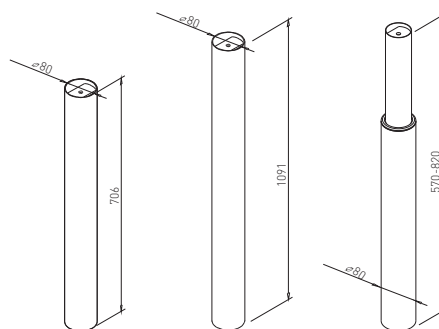

✘ INDEPENDENT TABLE BASES

TERRA for table tops up to $\varnothing 850$ mm and up to 750 x 750 mm

UP PLATE TERRA 330 x 330

✘ ART. 30162
RAL 9006G

✘ OTHER COLOURS
made to order

COLUMN TERRA $\varnothing 80$

✘ ART. 30115
RAL 9006G

✘ OTHER COLOURS
made to order

COLUMN TERRA $\varnothing 80$ BAR

✘ ART. 30841
RAL 9006G

✘ OTHER COLOURS
made to order