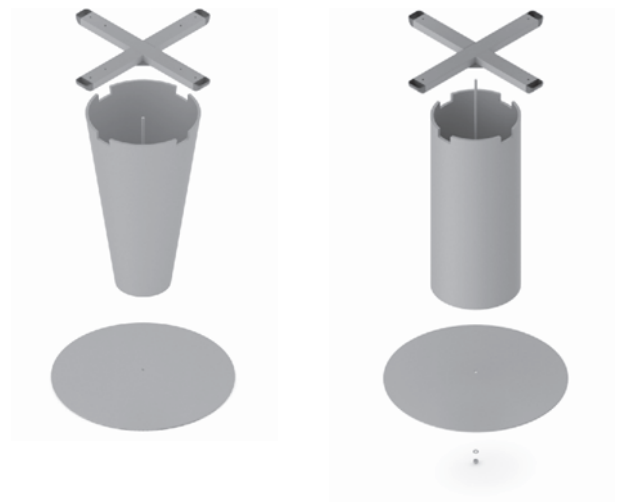

✕ OTHER COLOURS
made to order

INDEPENDENT TABLE BASES ✕

✕ INDEPENDENT TABLE BASES

GAST for table tops up to 900 x 900 mm (H=715) for 800 x 800 mm (H=1100)

UP PLATE GAST 300 x 300

✕ ART. 31248
RAL 9006G

✕ OTHER COLOURS
made to order