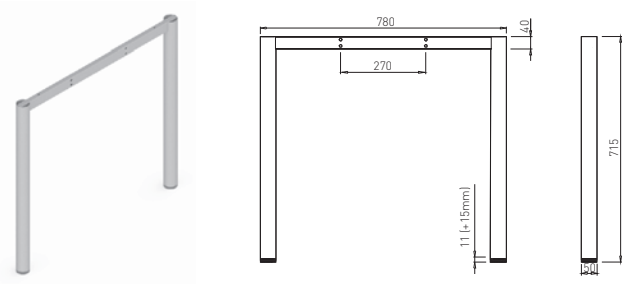

SYSTEM FRAME ✕

14-15

OXO 50/800

✕ ART. 30221
RAL 9006G

✕ OTHER COLOURS
made to order