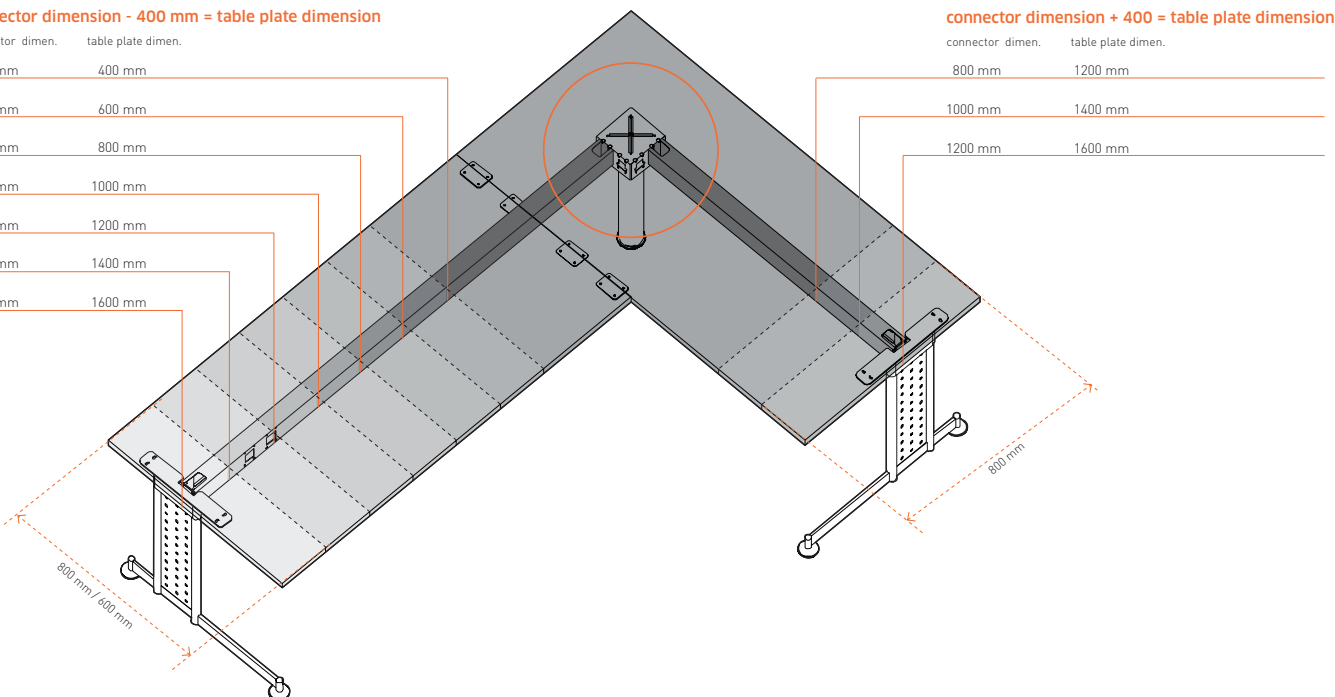

connector dimen. table plate dimen.

1400 mm 1400 mm

1600 mm 1600 mm

1800 mm 1800 mm

2000 mm 2000 mm

Angular solution for C legs 90° for legs COMO, MARK

connector dimension - 400 mm = table plate dimension

connector dimen. table plate dimen.

800 mm 400 mm

1000 mm 600 mm

1200 mm 800 mm

1400 mm 1000 mm

1600 mm 1200 mm

1800 mm 1400 mm

2000 mm 1600 mm

connector dimension + 400 = table plate dimension

connector dimen. table plate dimen.

800 mm 1200 mm

1000 mm 1400 mm

1200 mm 1600 mm

✕ SYSTEM FRAME

CUBO 50/800

✕ ART. 30228
RAL 9006G

✕ OTHER COLOURS
made to order