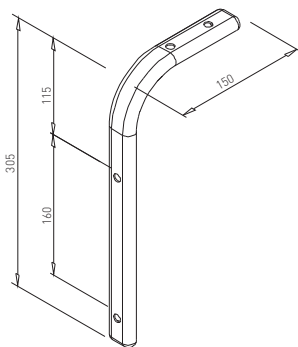

BACK HOLDER

✕ ART. 30030
RAL 9006G

✕ OTHER COLOURS
made to order