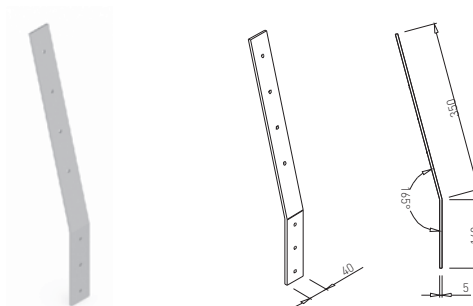

BACK HOLDER SILK

✕ ART. 30091
RAL 9006G

✕ OTHER COLOURS
made to order