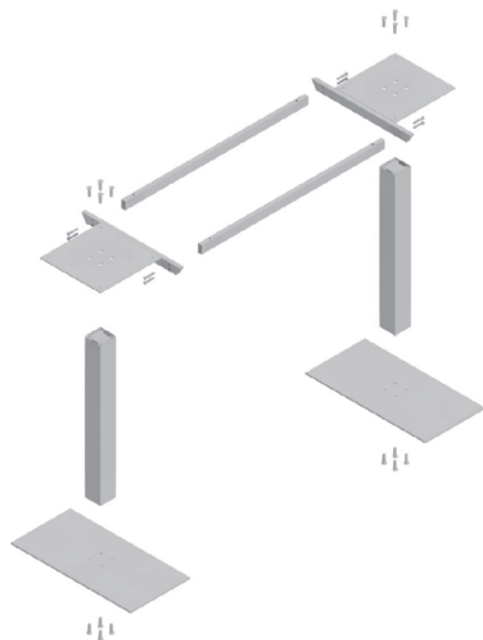

✕ OTHER COLOURS
made to order

COLUMN 80 x 80 GAST BAR

✕ ART. 31263
RAL 9006G

✕ OTHER COLOURS
made to order

PLATE GAST 600 x 300

✕ ART. 31262
RAL 9006G

✕ OTHER COLOURS
made to order

LENGTH OF CONNECTOR = LENGTH OF TABLE PLATE - 800 mm

EXAMPLE
MIN. LENGTH OF TABLE 1600 - CONNECTOR 800 (PAGE 19)

INDEPENDENT TABLE BASES ✕

54-55

✘ SYSTEM ELTIPLA

ELTIPLA 2 for table plates from 900 mm to 1800 mm

ELTIPLA 2

✘ ART. 30987
RAL 9006

✘ ART. 80987
RAL 9016