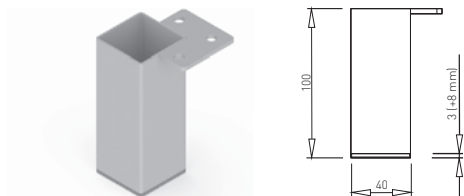

✕ METAL FURNITURE BASES

CUBIC 40 x 40

✕ ART. 30643
RAL 9006G

✕ OTHER COLOURS
made to order