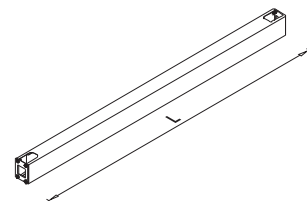

✕ OTHER COLOURS
made to order

LENGTH OF DESKBAR = LENGTH OF TABLE PLATE - 600 mm

SYSTEM DESK BAR ✕

8-9

✕ SYSTEM DESK BAR

DESK BAR BASIC

DESK BAR 800
L=703 mm

✕ ART. 30014
RAL 9006G

DESK BAR 1000
L=903 mm

✕ ART. 30015
RAL 9006G

DESK BAR 1200
L=1103 mm

✕ ART. 30017
RAL 9006G

DESK BAR 1400
L=1303 mm

✕ ART. 30019
RAL 9006G

DESK BAR 1600
L=1503 mm

✕ ART. 30021
RAL 9006G