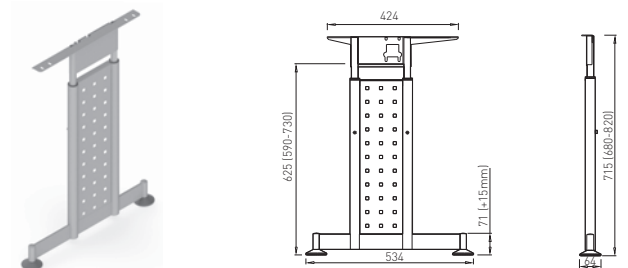

MARK C 500 HV

✕ ART. 30186
RAL 9006G

✕ OTHER COLOURS
made to order