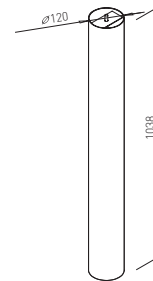

✕ ART. 30839
RAL 9006G

✕ OTHER COLOURS
made to order

✕ INDEPENDENT TABLE BASES

BOMA for table tops up to $\varnothing 1100$ mm and up to 900 x 900 mm

CROSS BOMA 600

✕ ART. 30279
RAL 9006G

✕ OTHER COLOURS
made to order