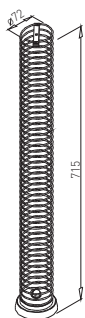

✕ ACCESSORIES FOR ALL SYSTEM

CABLE HOLDER

✕ ART. 20048
PLASTIC

CABLE HOLDER DOUBLE

✕ ART. 20640
PLASTIC

CABLE TUBE $\phi 72$

✕ ART. 30077
RAL 9006G

✕ OTHER COLOURS
made to order