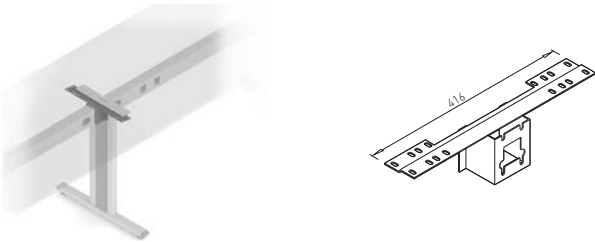

DESK BAR EXTENSION

✕ ART. 30394
RAL 9006G