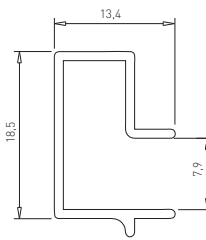

✕ SYSTEM WALL

WALL PROFILE AL

✕ ART. 20678
ALUMINIUM

L:4 m

WALL PROFILE AL DOUBLE

✕ ART. 20053
ALUMINIUM

L:4 m

SUPPORTER SHELF