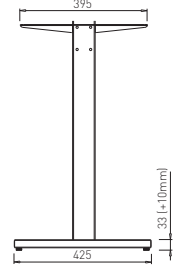

TILL T 400

✕ ART. 31272
RAL 9006G

✕ OTHER COLOURS
made to order