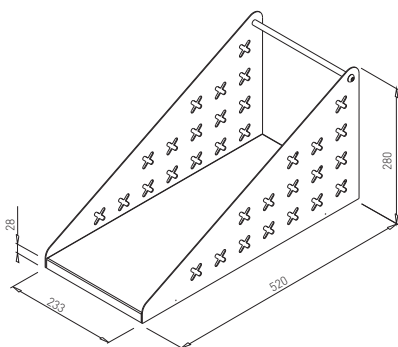

✕ ART. 30093
RAL 9006G

✕ OTHER COLOURS
made to order

64-65

COMPUTER TROLLEY

✕ ART. 30641
RAL 9006G

✕ OTHER COLOURS
made to order

✕ ACCESSORIES FOR ALL SYSTEM

FURNITURE WHEEL WITH PLATE 42 x 42