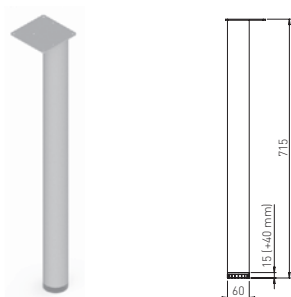

✕ INDEPENDENT LEGS

SIXTY

✕ ART. 30012
RAL 9006G

✕ OTHER COLOURS
made to order