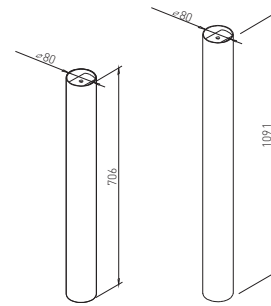

COLUMN TERRA $\varnothing 80$ BAR

✕ ART. 30841
RAL 9006G

✕ OTHER COLOURS
made to order

PLATE TERRA $\varnothing 400$

✕ ART. 30117
RAL 9006G

✕ OTHER COLOURS
made to order

INDEPENDENT TABLE BASES ✕

TERRA for table tops up to $\varnothing 800$ mm and up to 700 x 700 mm