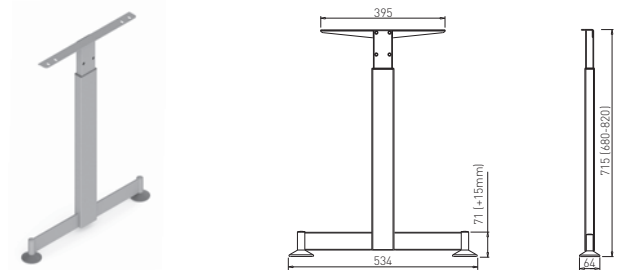

TEND T 400 HV

✕ ART. 30986
RAL 9006G

✕ OTHER COLOURS
made to order