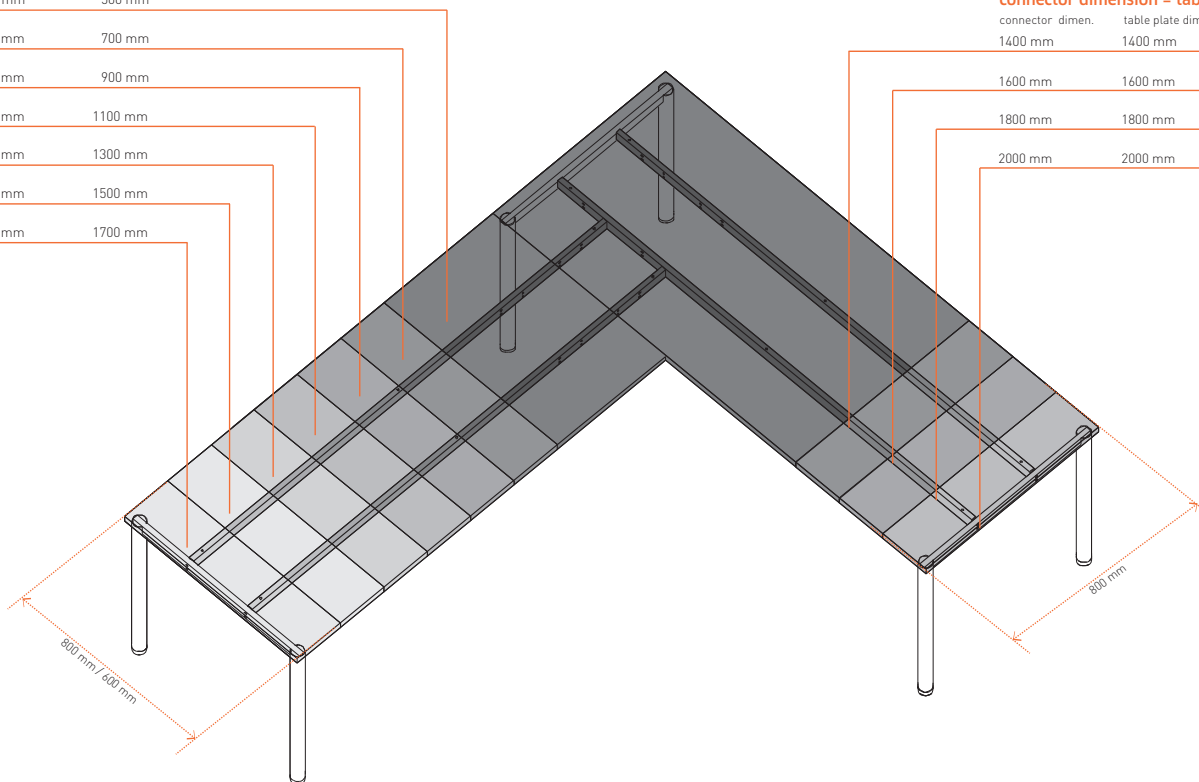

ANGULAR SOLUTION - for legs from system FRAME

Telescopic connectors 1500 - 2000 can be used with all other dimensions of table plates

connector dimension - 300 mm = table plate dimension

connector dimen.	table plate dimen.
800 mm	500 mm
1000 mm	700 mm
1200 mm	900 mm
1400 mm	1100 mm
1600 mm	1300 mm
1800 mm	1500 mm
2000 mm	1700 mm

connector dimension = table plate dimension

connector dimen.	table plate dimen.
1400 mm	1400 mm
1600 mm	1600 mm
1800 mm	1800 mm
2000 mm	2000 mm