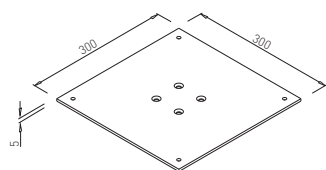

✕ OTHER COLOURS
made to order

INDEPENDENT TABLE BASES ✕

✕ INDEPENDENT TABLE BASES

GAST for table tops up to 900 x 900 mm (H=715) for 800 x 800 mm (H=1100)

UP PLATE GAST 300 x 300

✕ ART. 31248
RAL 9006G

✕ OTHER COLOURS
made to order