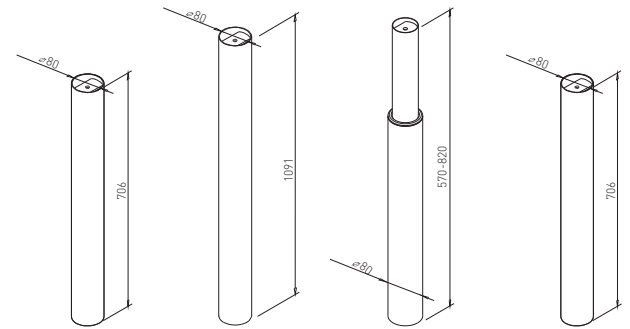

COLUMN TERRA $\varnothing 80$ BAR

✕ ART. 30841
RAL 9006G

✕ OTHER COLOURS
made to order