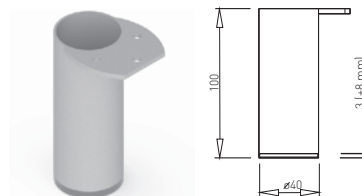

OPTIC Ø40

✕ ART. 30699
RAL 9006G

✕ OTHER COLOURS
made to order