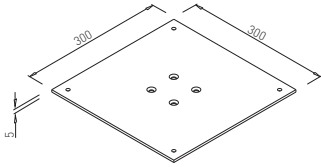

✕ OTHER COLOURS
made to order

INDEPENDENT TABLE BASES ✕

GAST for table tops up to 900 x 1400 mm (H=715) for 800 x 1200 mm (H=1100)

UP PLATE GAST 300 x 300

✕ ART. 31248
RAL 9006G

✕ OTHER COLOURS
made to order