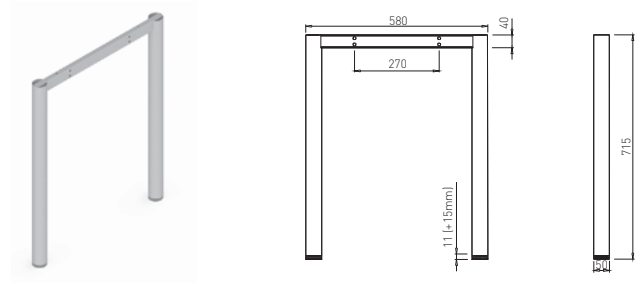

CUBO 50/600

✕ ART. 30229
RAL 9006G

✕ OTHER COLOURS
made to order

PLUG CUBO FOR HEIGHT - ADJUSTABLE LEGS

✕ ART. 30709
RAL 7015 plastic

✕ ART. 20709
RAL 9005 plastic

For one leg 2 set of taps are needed.
Using the taps the height of the table can be regulated from 736 - 856 mm.

PLUG OXO FOR HEIGHT - ADJUSTABLE LEGS

✕ ART. 30704
RAL 7015 plastic

✕ ART. 20704
RAL 9005 plastic

For one leg 2 sets of taps are needed.
Using the taps the height of the table can be regulated from 736 - 856 mm.