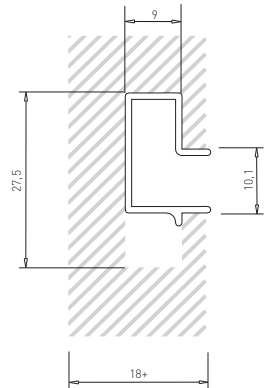

✕ SYSTEM WALL

WALL PROFILE AL

✕ ART. 20678
ALUMINIUM

L:4 m

WALL PROFILE AL DOUBLE

✕ ART. 20053
ALUMINIUM

L:4 m

SUPPORTER SHELF