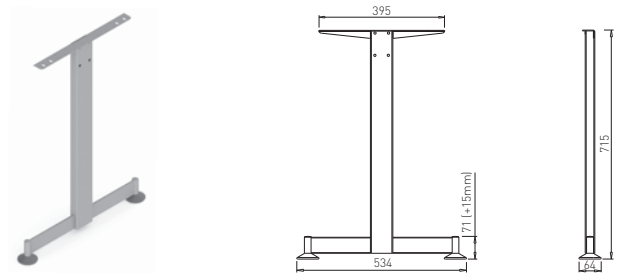

TEND T 400

✕ ART. 30745
RAL 9006G

✕ OTHER COLOURS
made to order